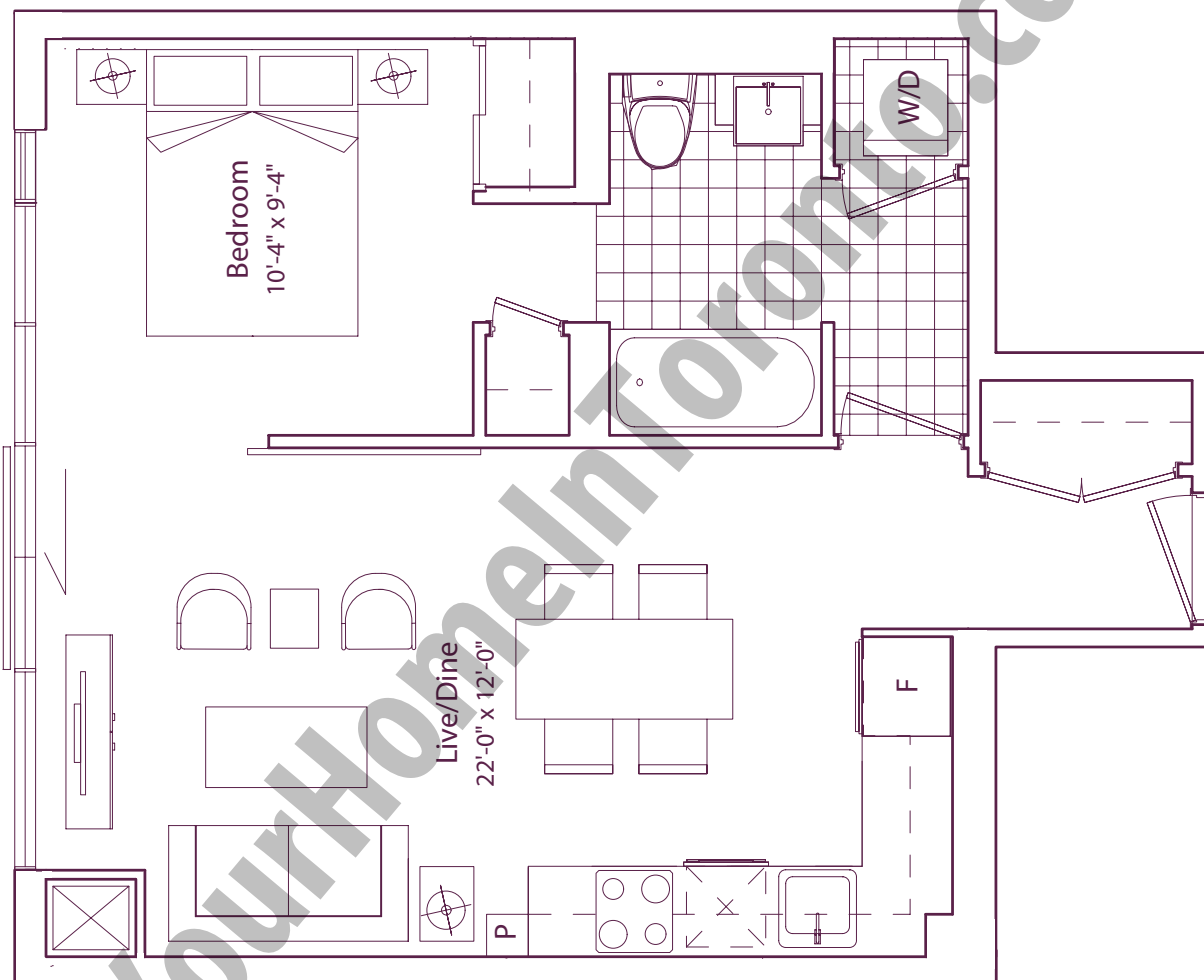

# Suite 11 - Floors 4-17

## Candle Light 544 SQ. FT.

### One Bedroom

[Click here to request more information in regards to this suite](#)

floor 04 TERRACE ON FLOOR 4

floors 04-15

Prices and specifications subject to change without notice. E. & O.E. All renderings and images are artist's concept.