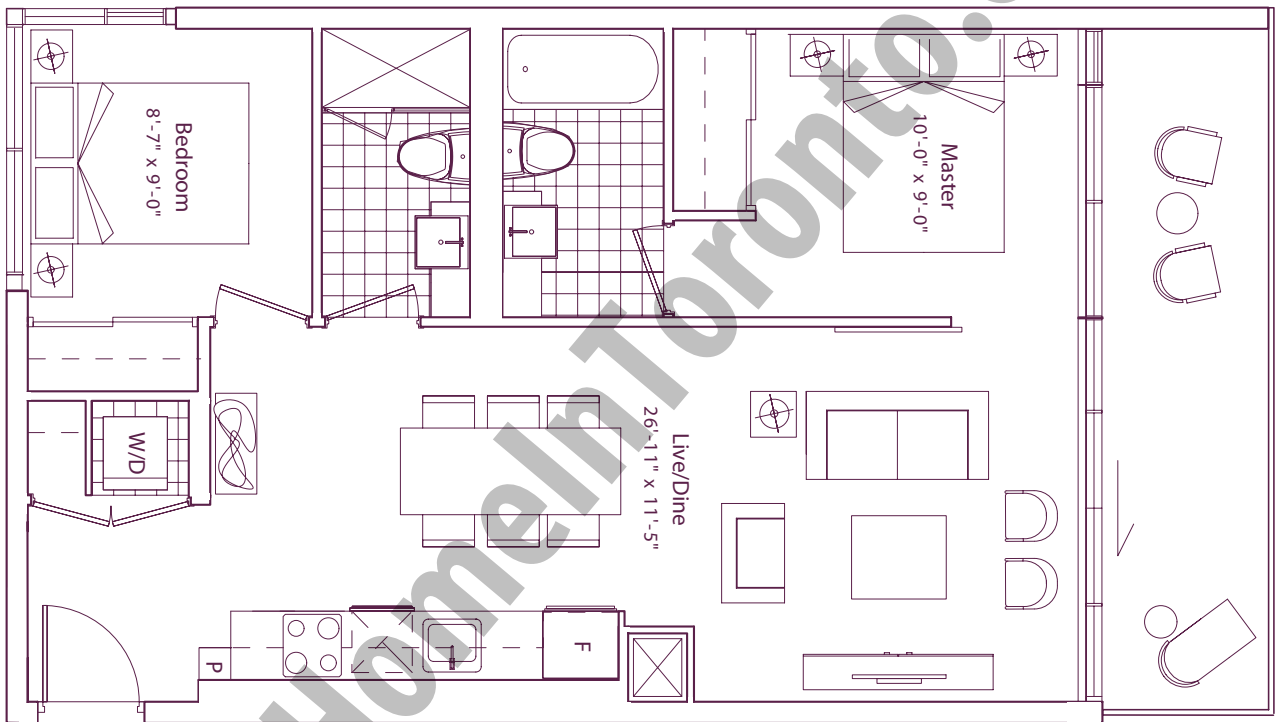

Suite 02 - Floors 4-27

Day Light 763 SQ. FT.

Two Bedrooms

[Click here to request more information in regards to this suite](#)

floor 04 TERRACE ON FLOOR

floors 05-15

floors 16-24

floor 25