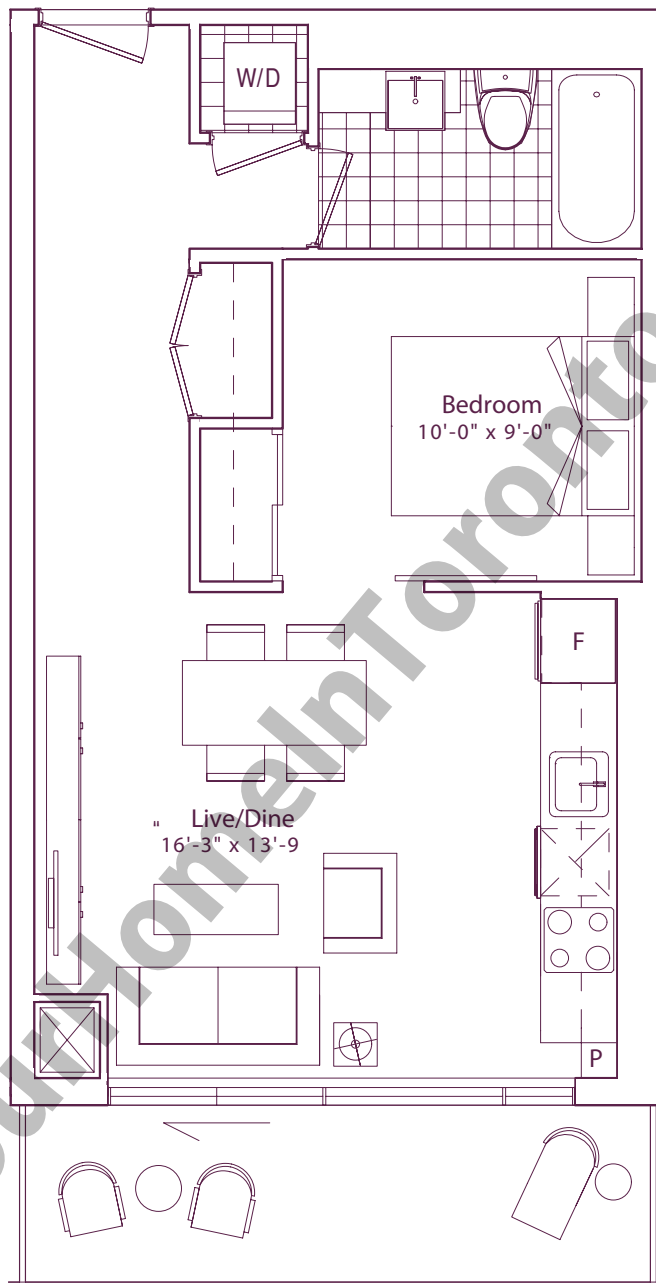

Suite 08 - 09 Floors 4-27

First Light 535 SQ. FT.

One Bedroom

[Click here to request more information in regards to this suite](#)

floor 04 TERRACE ON FLOOR

floors 05-15

floors 16-24

floor 25