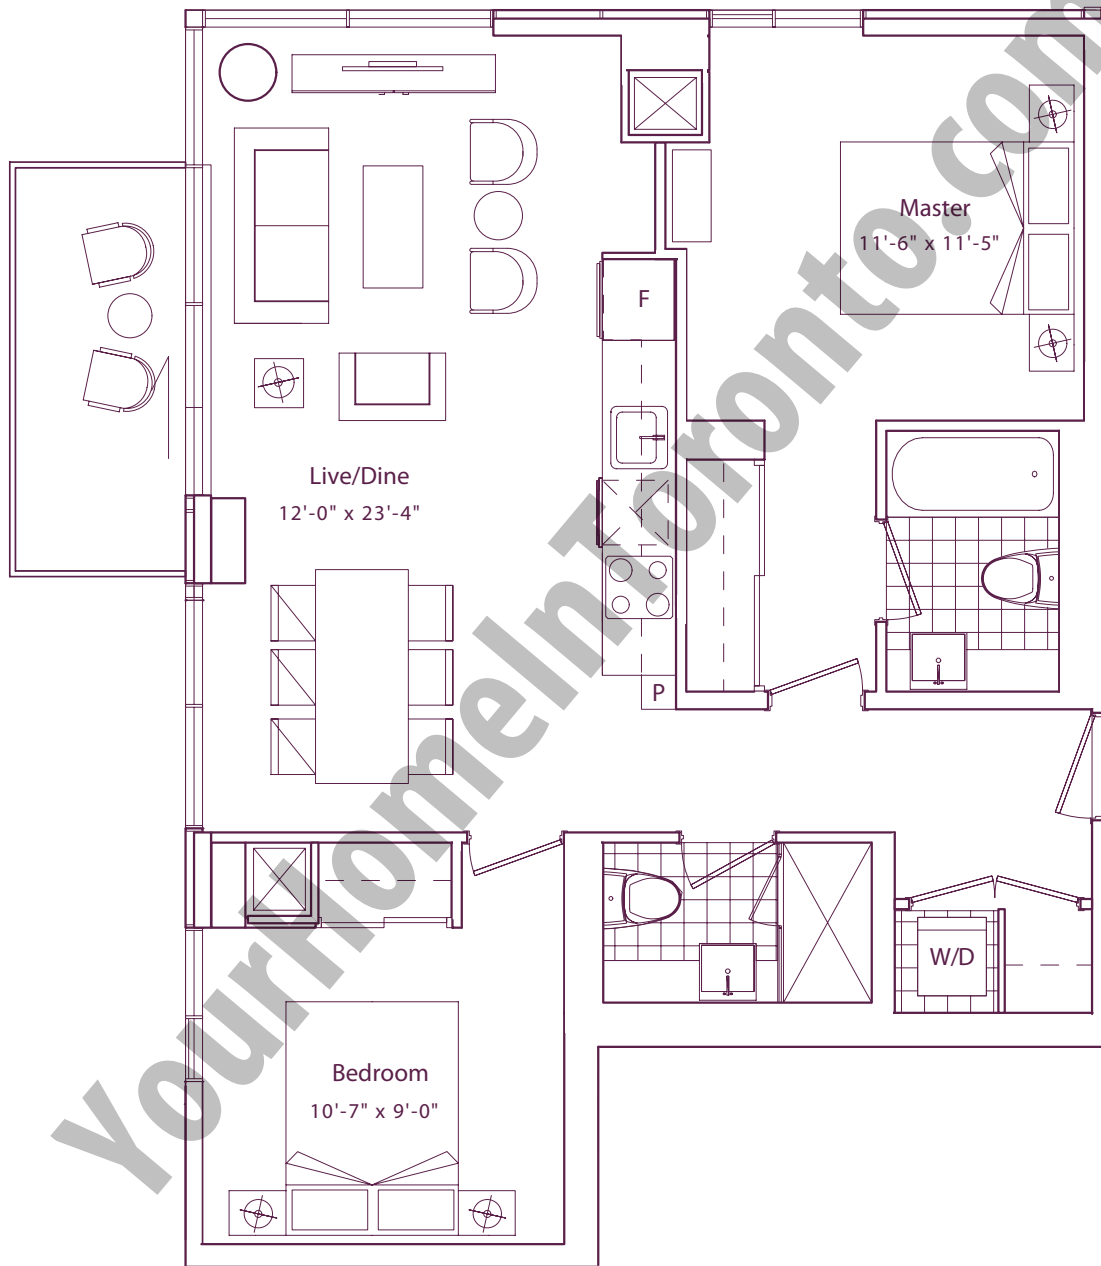

Suite 01 - Floors 4-27

Golden Light 870 SQ. FT.

Two Bedroom

[Click here to request more information in regards to this suite](#)

floor 04

floors 05-15

floors 16-24

floor 25