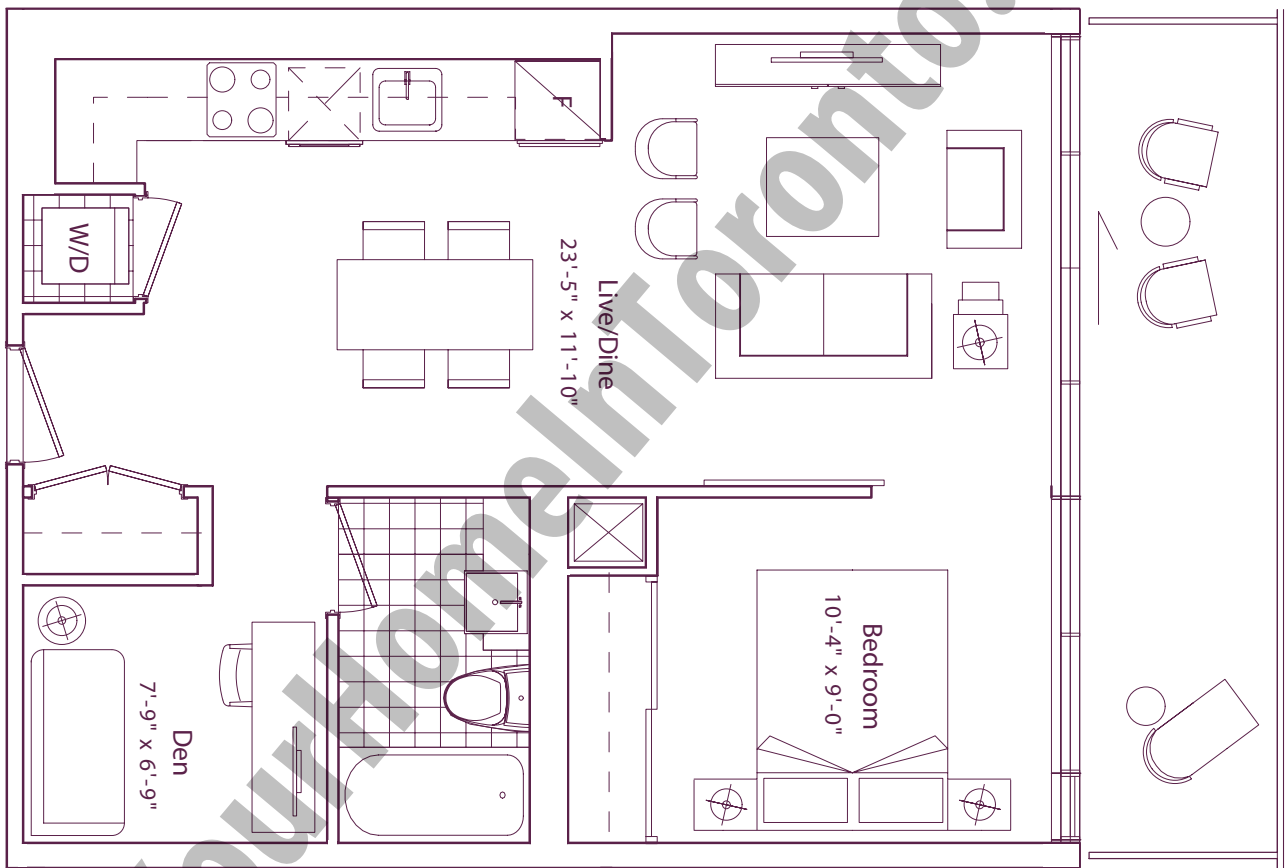

# Suite 03 - 04 Floors 4 - 27

## Moonlight 612 SQ. FT.

### One Bedroom + Den

[Click here to request more information in regards to this suite](#)

floor04 TERRACE ON FLOOR

floors05-15

floors16-24

floor25

Prices and specifications subject to change without notice. E. & O.E. All renderings and images are artist's concept.