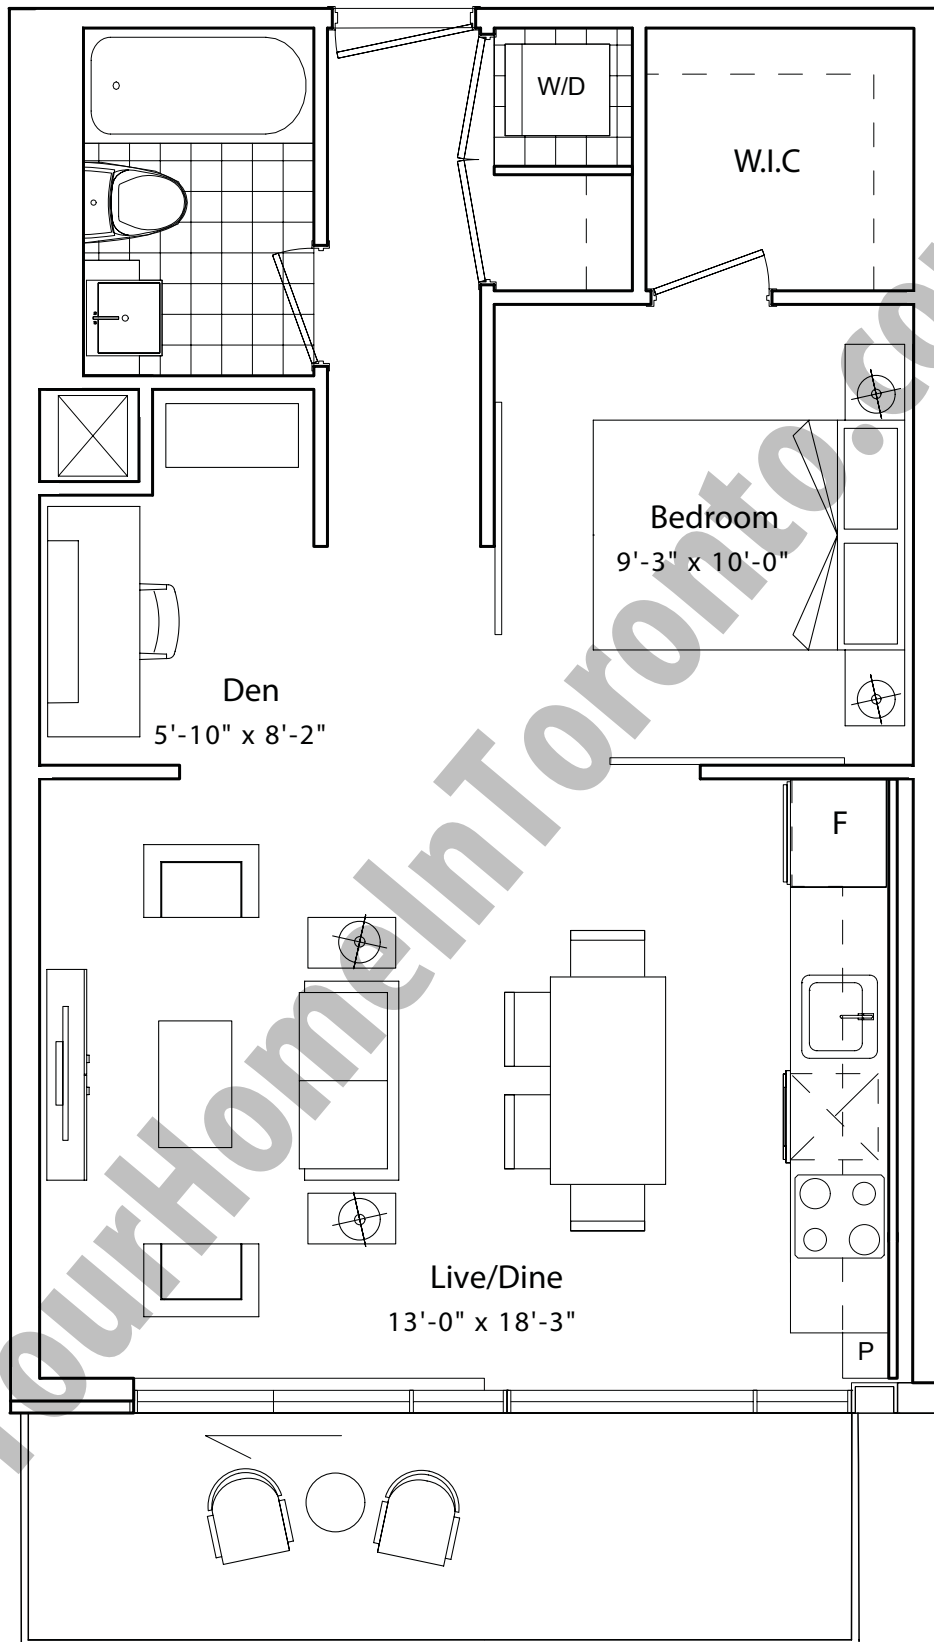

# Suite 07 - Floors 4 - 27

## Morning Light 597 SQ. FT.

### One Bedroom + Den

[Click here to request more information in regards to this suite](#)