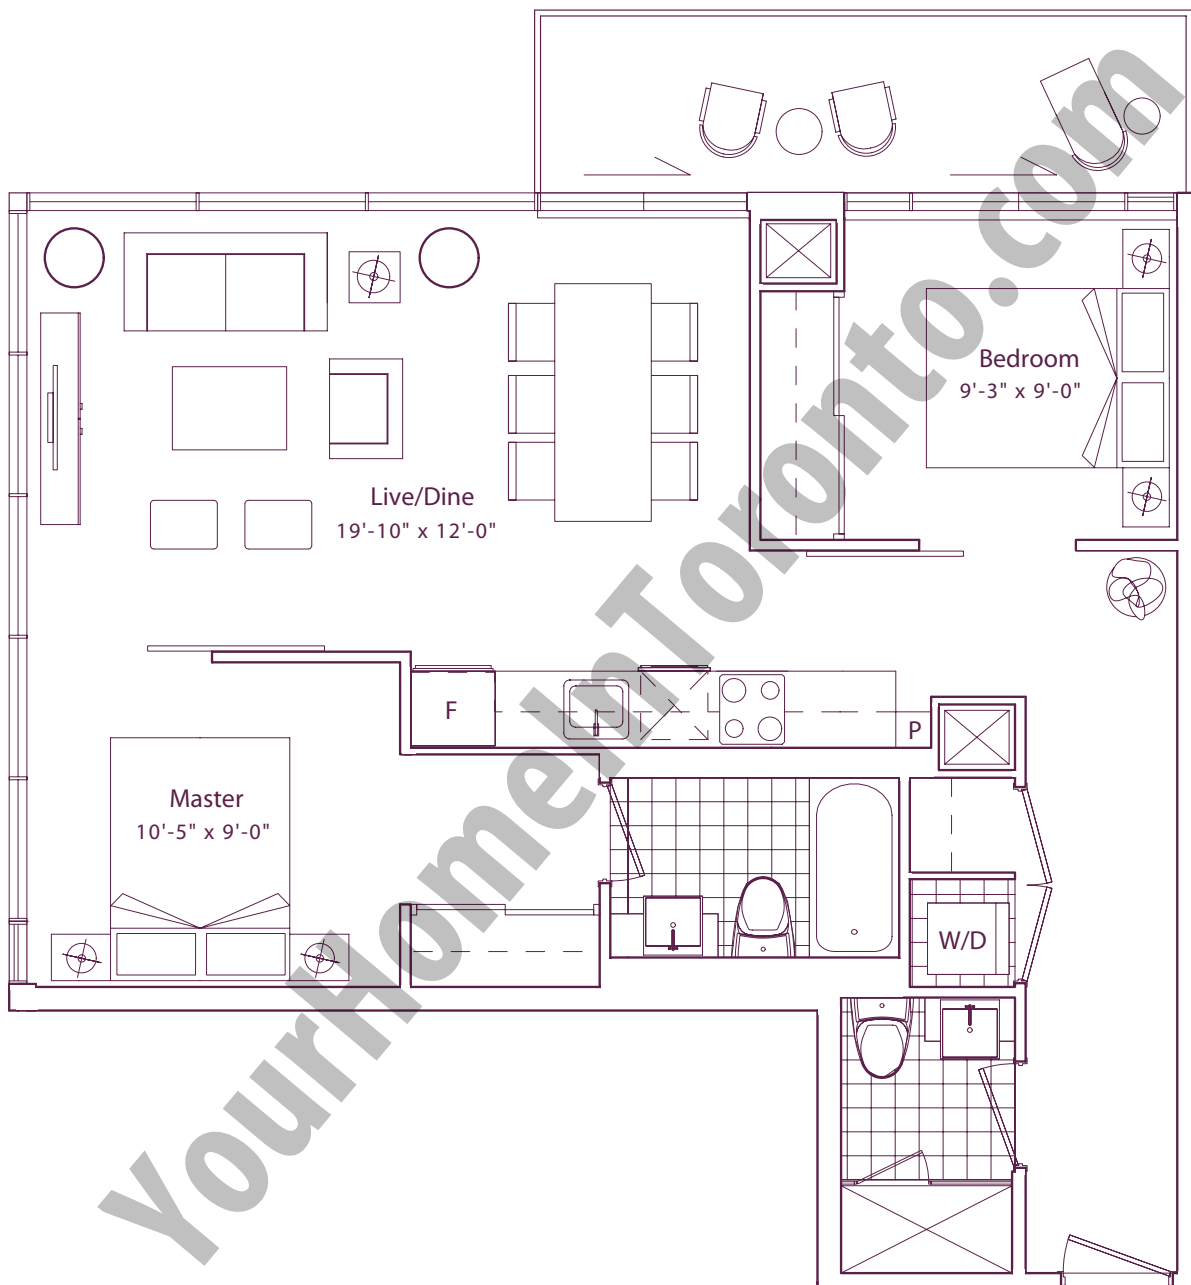

# Suite 12 - Floors 4 - 17

## Night Light 815 SQ. FT.

### Two Bedroom

[Click here to request more information in regards to this suite](#)

floor 04 TERRACE ON FLOOR

floors 05-17

Prices and specifications subject to change without notice. E. & O.E. All renderings and images are artist's concept.