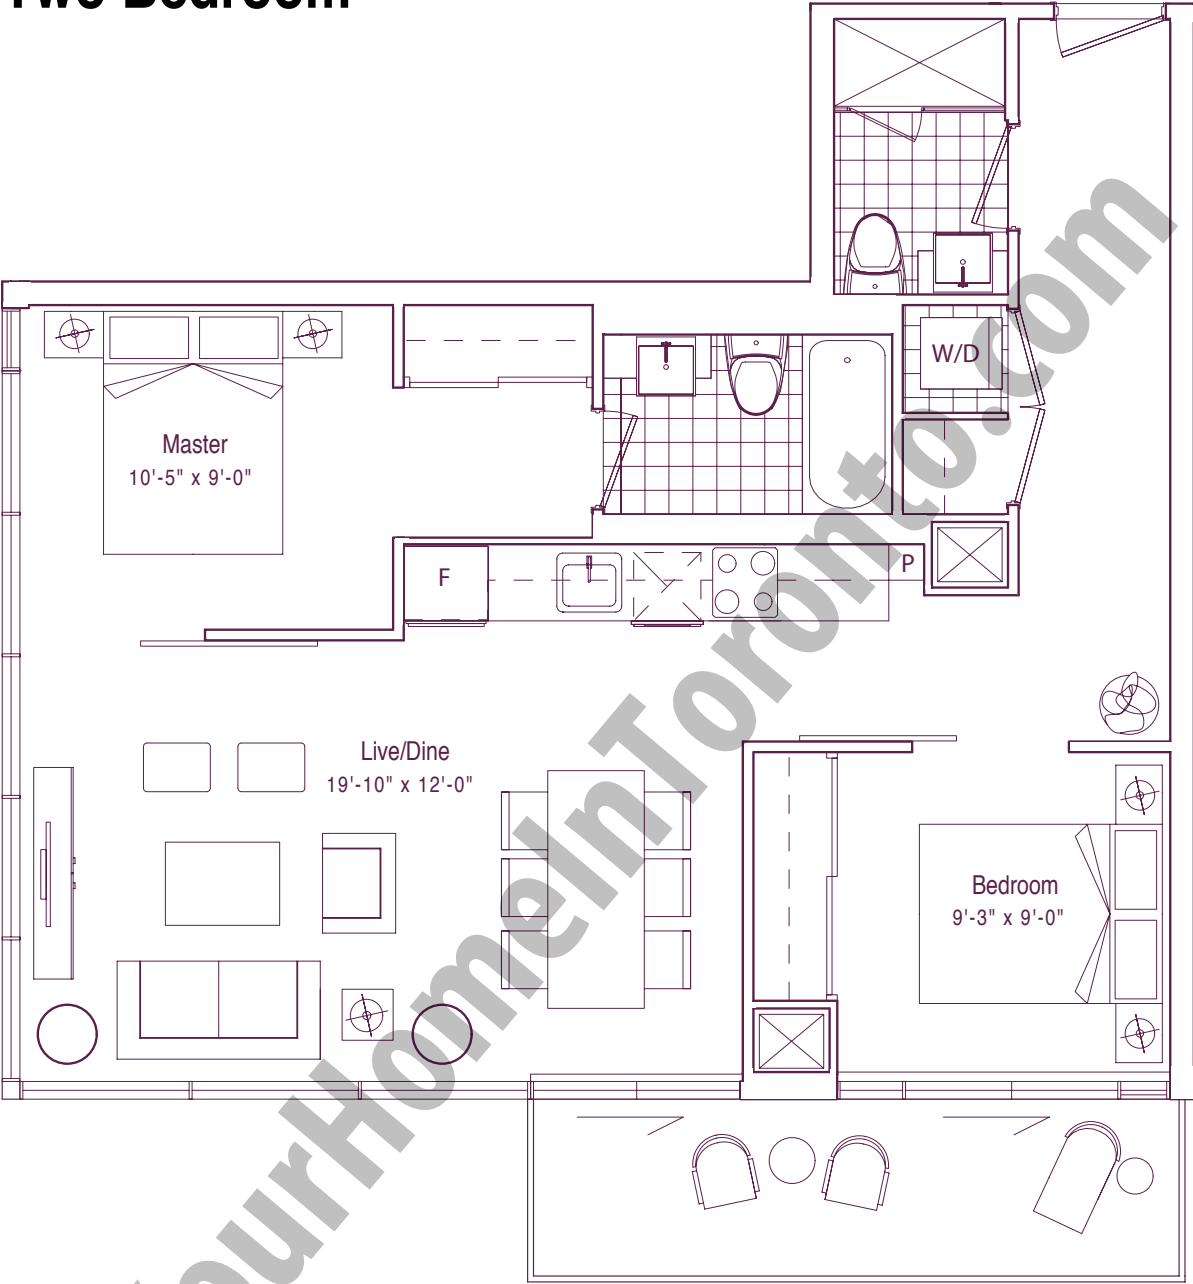

Suite 10 - Floors 4 - 17

Night Light 815 SQ. FT.

Two Bedroom

[Click here to request more information in regards to this suite](#)