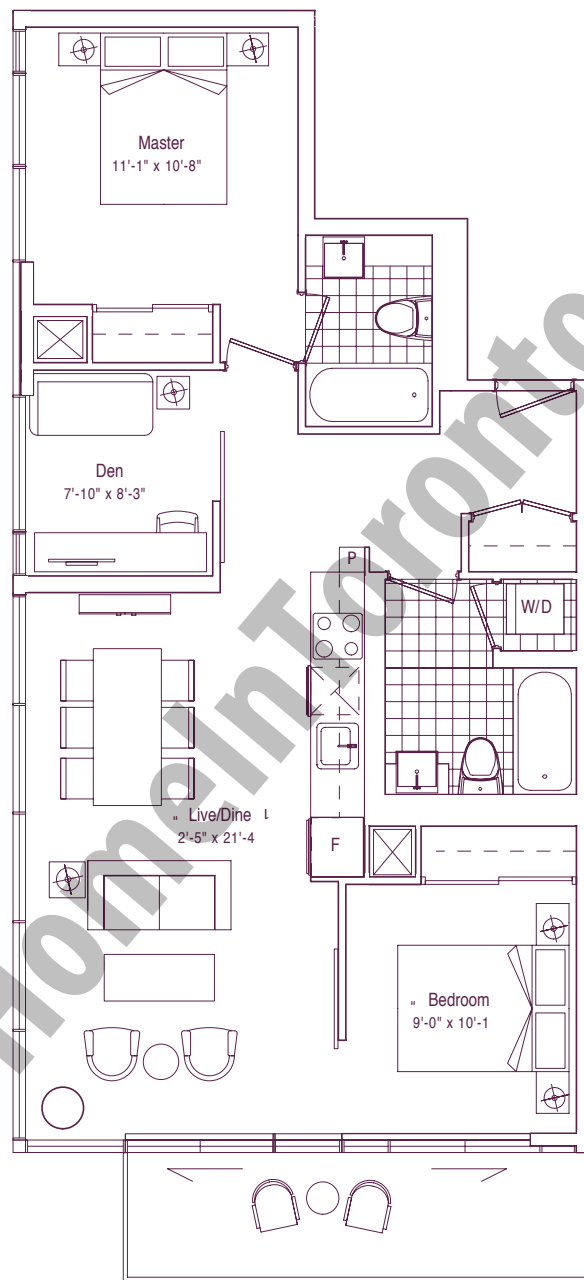

Suite 10 - Floors 18-26

Spotlight 891 SQ. FT.

Two Bedrooms + Den

[Click here to request more information in regards to this suite](#)

floors 16-24 TERRACE ON FLOOR 16

Prices and specifications subject to change without notice. E. & O.E. All renderings and images are artist's concept.