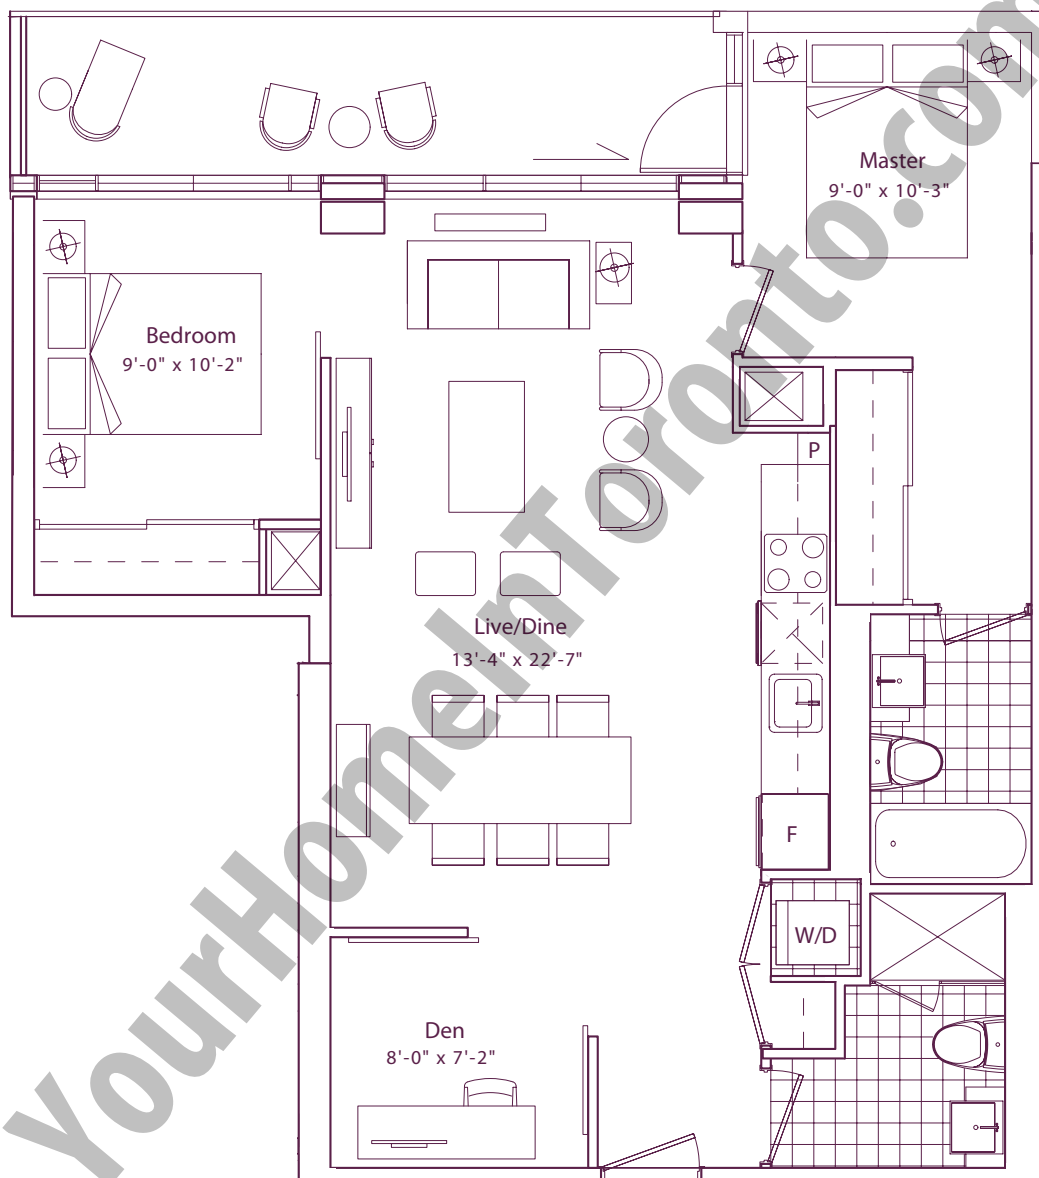

Suite 13 - Floors 4-17

Suite 12 - Floors 18 - 26

Star Light 895 SQ. FT.

Two Bedroom + Den

[Click here to request more information in regards to this suite](#)

floor 04

floor 05-15

floors 16-24